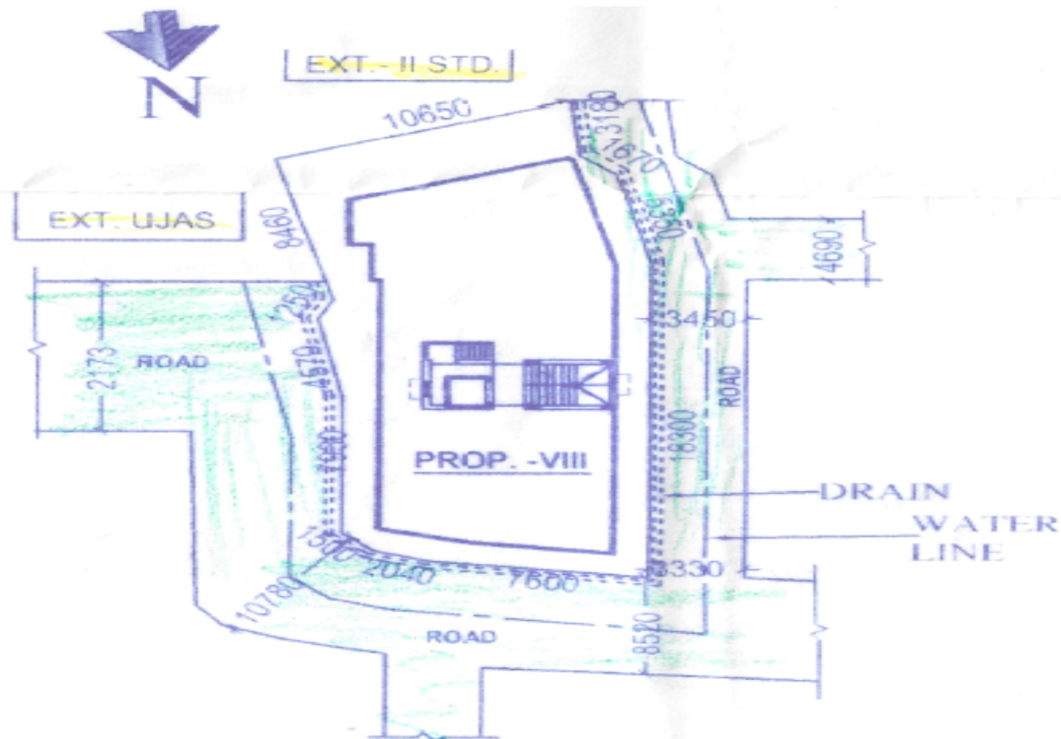

# ABODE RESIDENCY

PROMOTERS & DEVELOPERS

P-801, LAKE TOWN, BLOCK - 'A', KOLKATA - 700 089

Ref. No. ....

Date .....

## LOCATION MAP WITH LATITUDE & LONGITUDE:

### “ABODE PLAZA”

E/P, 175, 3 No. Pallysree Colony, S.K. Deb Road, P.O Sreebhumi, P.S. Laketown, Kolkata – 700048

Latitude: 22.604794537569138, Longitude: 88.39855974782893